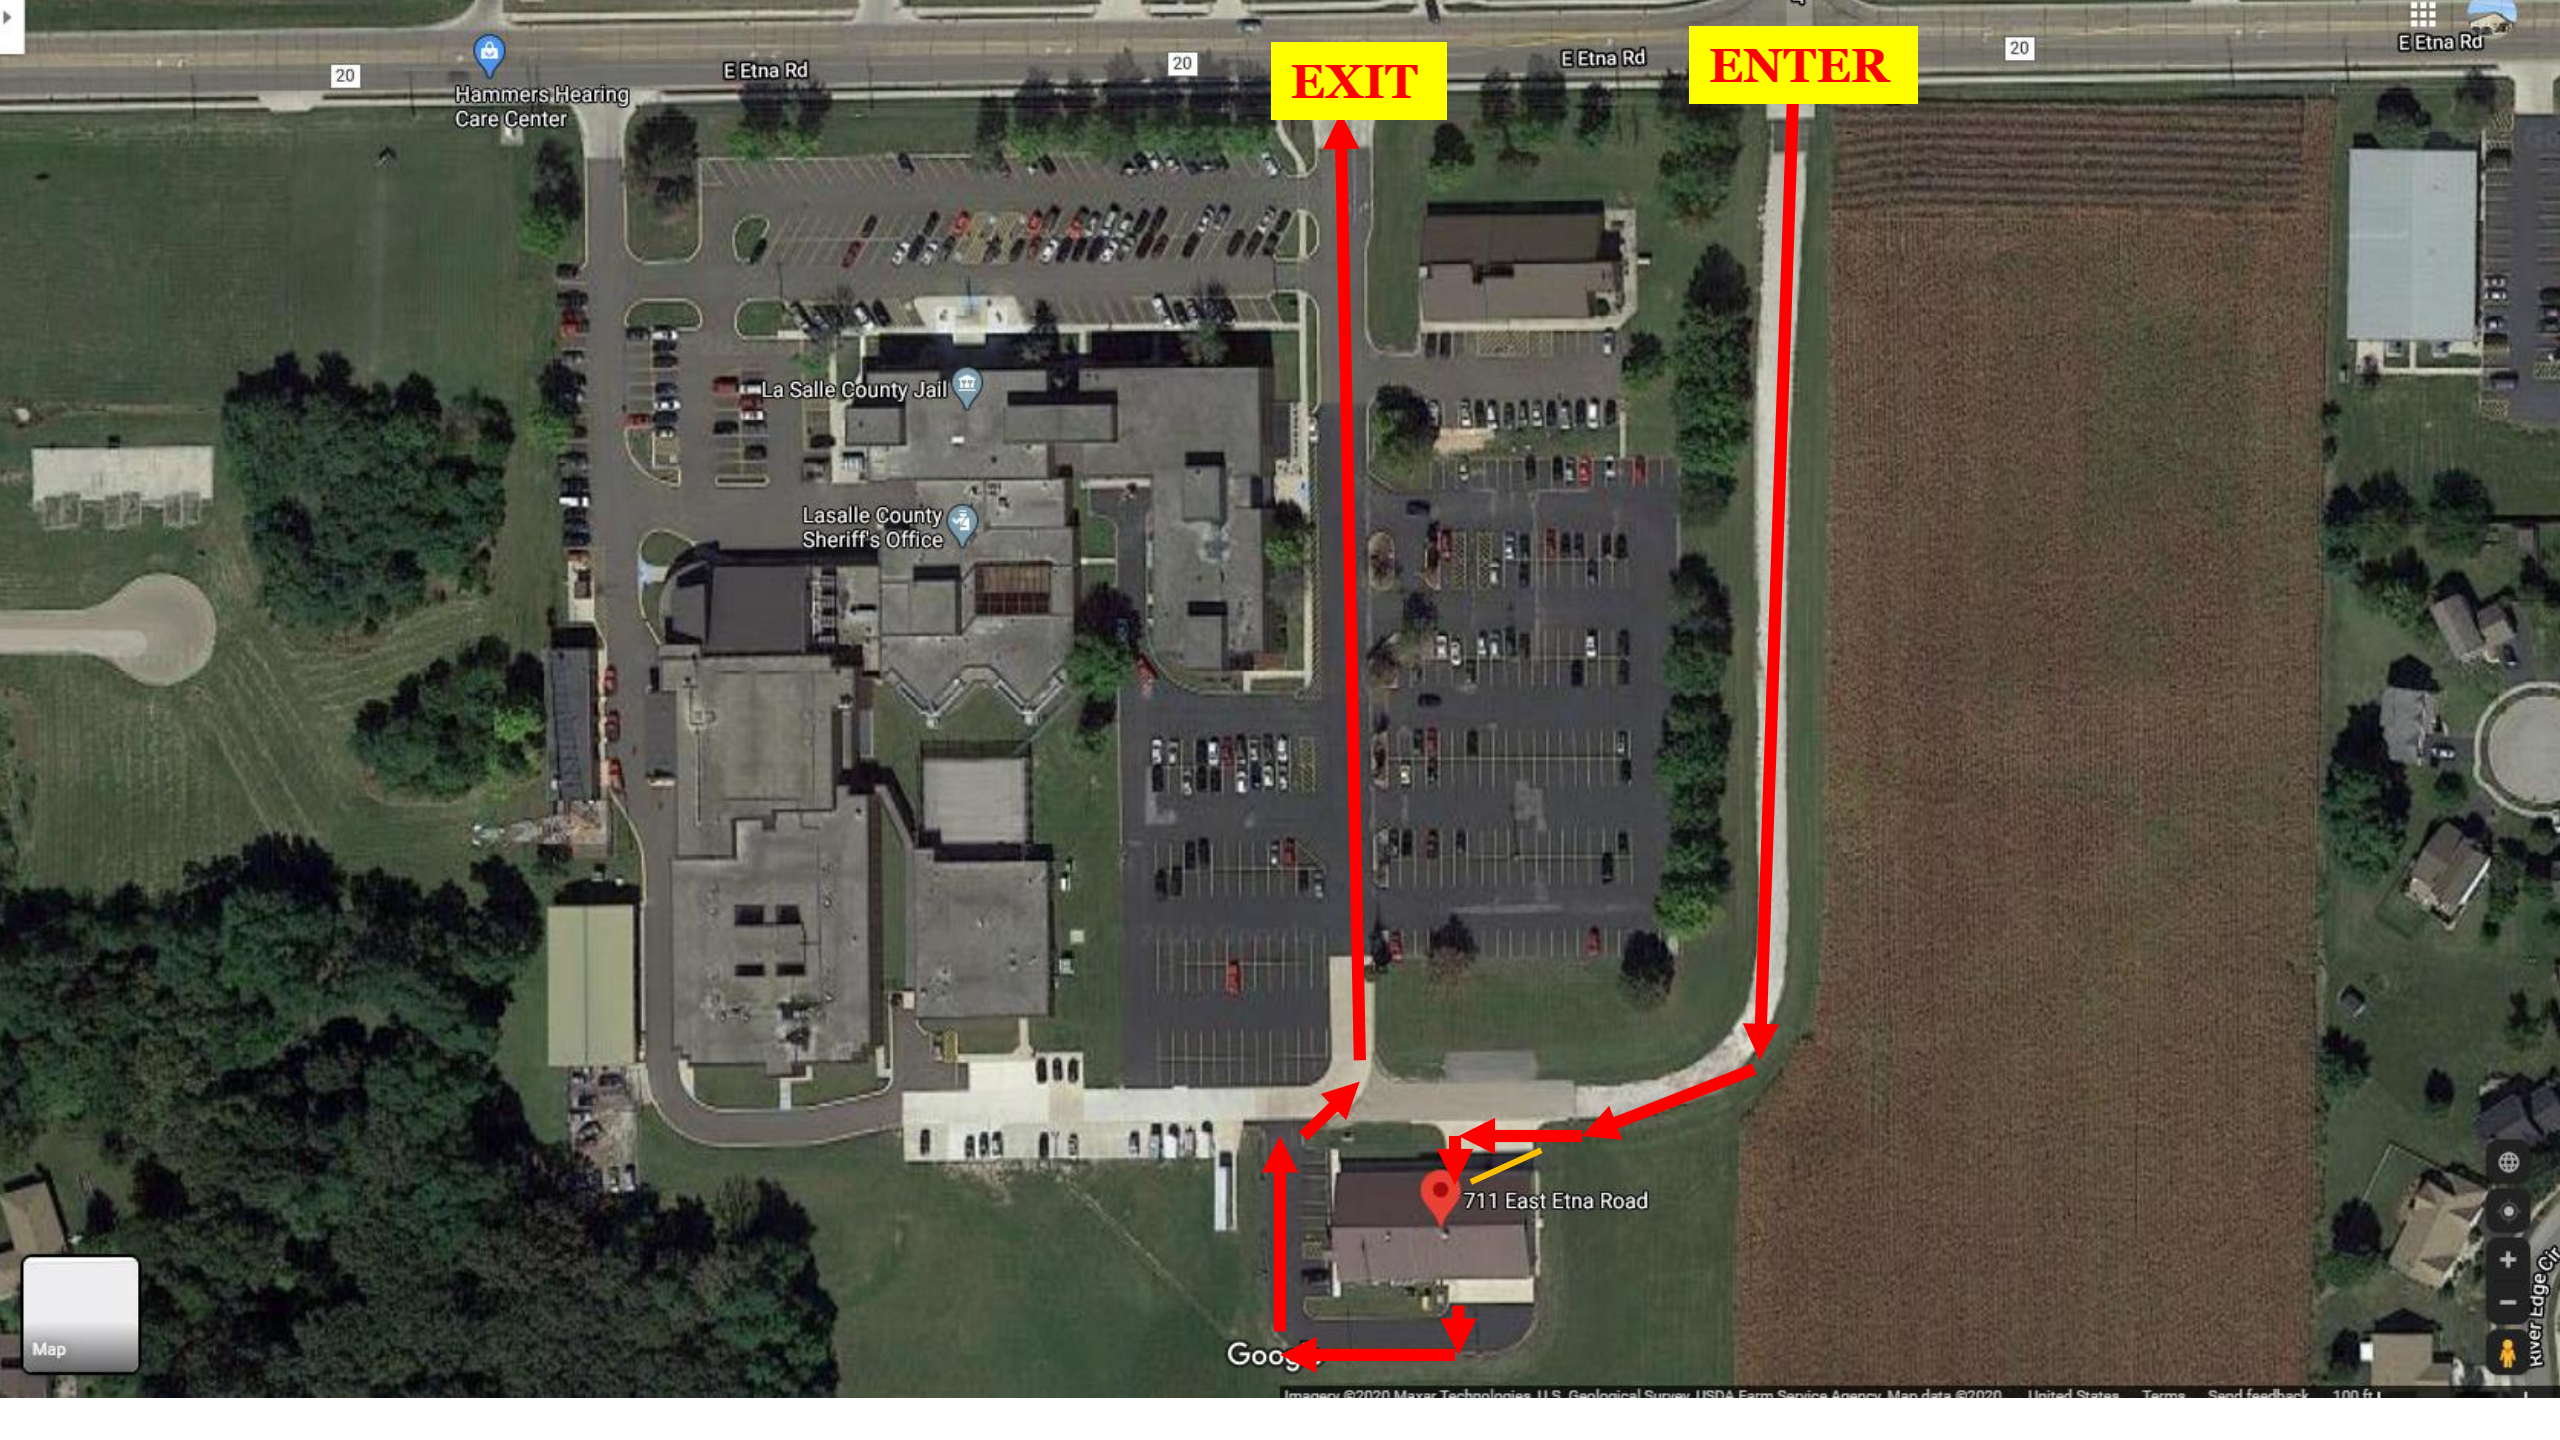

20

Hammers Hearing Care Center

Etna Rd

20

EXIT

Etna Rd

ENTER

20

Etna Rd

LaSalle County Jail

Lasalle County Sheriff's Office

711 East Etna Road

Goos

Map